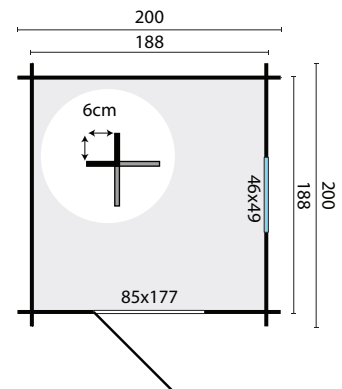

TUINDECO

LEADING IN GARDEN PRODUCTS

40.0166

Argo

All sizes are approximate and in cm

 3,4m²

 7,0m³

 5,0m²

-

 19mm

 4mm

 210kg

 230x120x31cm

cabin:
Argo

Size (m) 2,00 x 2,00
Lower Wall Height 1940 mm
Ridge Height 2170 mm
Wall log 19 mm

	id	size (h x w)	Pcs
Doors	D-1 (SOLID DOOR)	1770x 850 mm	1
Windows	DGW-1A	460 x 460 mm	1

Name		Argo 200x200_19	
Zeichnung/Drawing		WAND/WALL B	
Profil/Profile	1.9x11.4	Datum/Date	09.11.2016

Name	Argo 200x200_19		
Zeichnung/Drawing	WAND/WALL 1		
Profil/Profile	1.9x11.4	Datum/Date	09.11.2016

Pos	Teileliste/Specification Argo 200x200_19	Stck. Pcs.	Profil Profile (mm)	Länge Length (mm)
	TÜR/DOOR 840x1730 	1	KU-2 DIN rechts Right handed	
	✓ - Bitte selber anpassen (falls nötig)! / Cut into length on site (if needed)!			
Kood	Argo 200x200_19	Materjal	File	Argo 200x200_19.dwg
			Leht	1/1