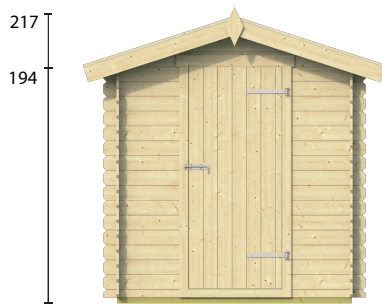

TUINDECO

LEADING IN GARDEN PRODUCTS

40.0166

Argo

All sizes are approximate and in cm

 3,4m²

 7,0m³

 5,0m²

-

 19mm

 4mm

 210kg

 230x120x31cm

cabin:
Argo

Size (m) 2,00 x 2,00
Lower Wall Height 1940 mm
Ridge Height 2170 mm
Wall log 19 mm

	id	size (h x w)	Pcs
Doors	D-1 (SOLID DOOR)	1770x 850 mm	1
Windows	DGW-1A	460 x 460 mm	1