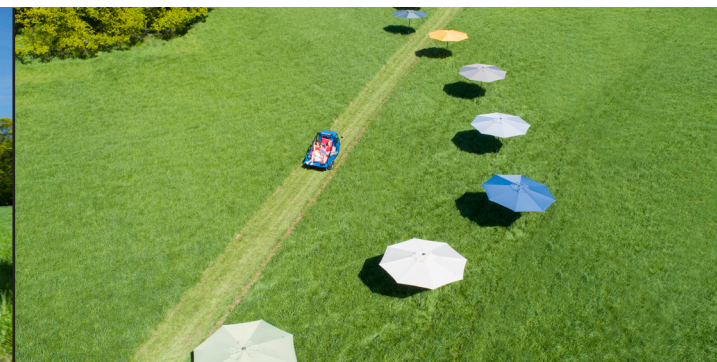

MADISON®

TOPLINE

SAINT-TROPEZ

2000 SUN HOURS

**50+ UV
SUN PROTECTION**

355 X 300 CM

**COLOUR
ECRU**

HANG PARASOL 355 X 300 CM

- 360 graden draaibaar
- Gemakkelijk opdraai mechanisme
- Zijwaarts / achterwaarts kantelbaar
- 100% polyester - 220 grams met PA coating
- Waterafstotend
- Zeer makkelijk in gebruik

FREE HANGING PARASOL 355 x 300 CM

- 360 Degrees to rotate
- Easy rotating mechanism
- Tilt mechanism laterally / backwards
- 100% polyester - 220 grams with PA coating
- Water repellent
- Very easy to use

HÄNGENDER SONNENSCHIRM 355 x 300 CM

- 360 Grad schwenkbar
- Einfacher Drehmechanismus
- Seitlich kippbar / Rückwärts kippbar
- 100% Polyester mit 220 Gramm PA Beschichtung
- Wasserabweisend
- Sehr einfache Bedienung

PARASOL SUSPENDU 355 x 300 CM

- Rotation 360 degrés
- Mécanisme de rotation facile
- Mécanisme d'inclinaison latéral et arrière
- Toile 100% Polyester - 220 grammes avec traitement PA
- Imperméable
- Très facile d'utilisation

- Scan de QR code voor de productvideo
- Scan the QR code for the productvideo
- Scannen Sie den QR code für die productvideo
- Scanner le QR code produitvideo

VIMEO.com/421514062

ADVIES · EMPFEHLUNG · RECOMMENDATION · CONSEILS

VOET - BASE SCHIRMFUß - BASE 90KG

Art/No:VOE6P033

HOES - SCHUTZHÜLLE COVER - HOUSSE

250x55/60 cm

Art/No:COU1P025

MADISON®